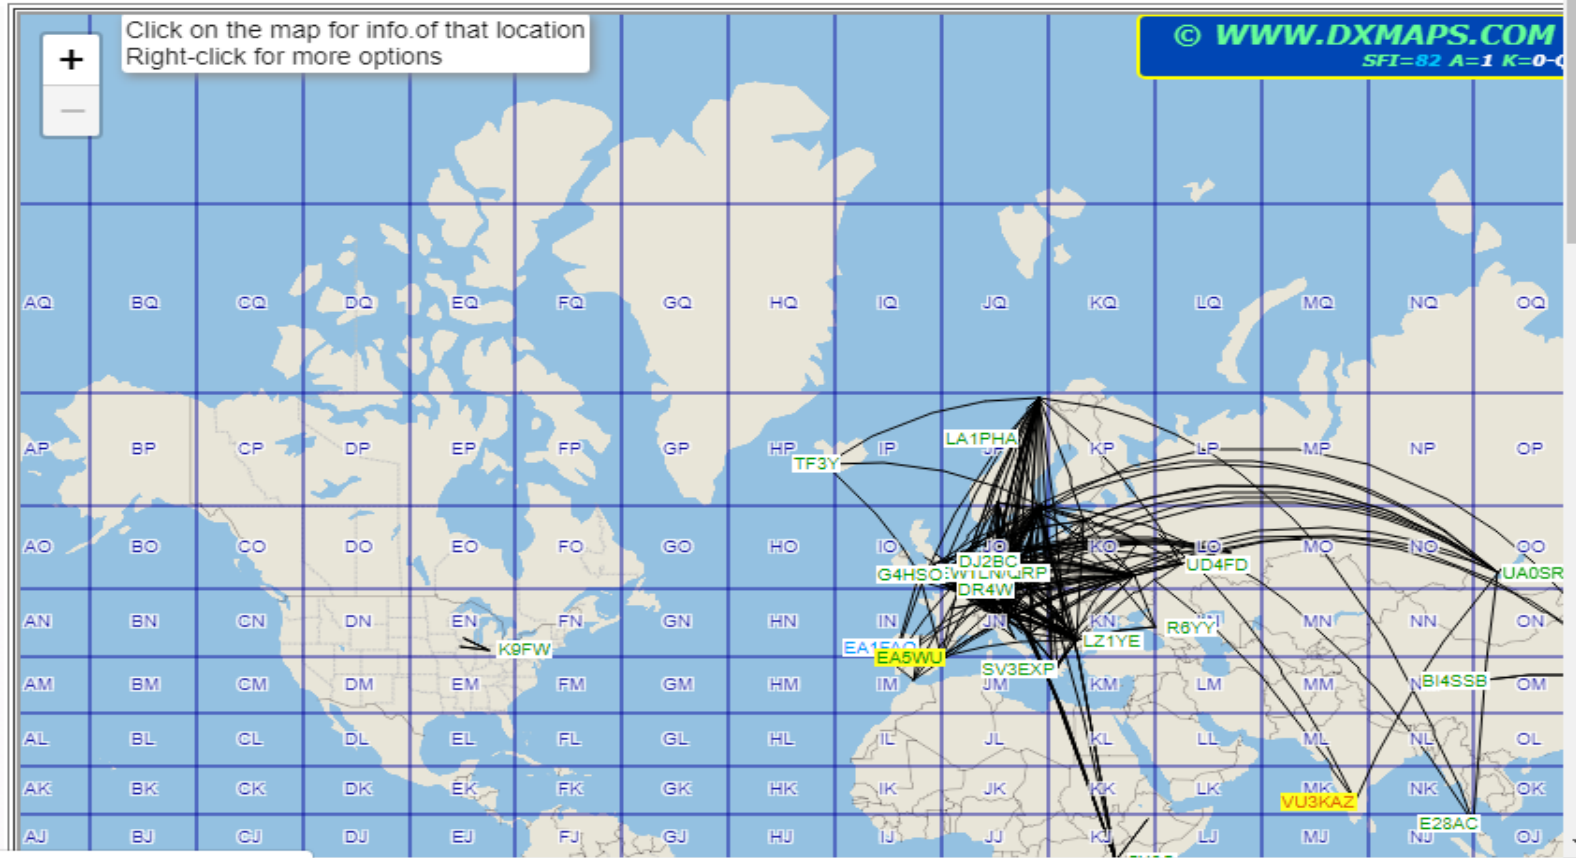

Dxmaps.com (log in...)

DXMAPS 4.0 - QSO/SWL real time information (Information about version 4.0)

Map List Graph Chat Europe Africa N.America S.America Asia Oceania **World** No layer Select options Modes
LF - HF VHF & up 2200 m 600 m **160 m** 80 m 60 m 40 m 30 m 20 m 17 m 15 m 12 m 10 m All bands Ticker

Ad closed by Google