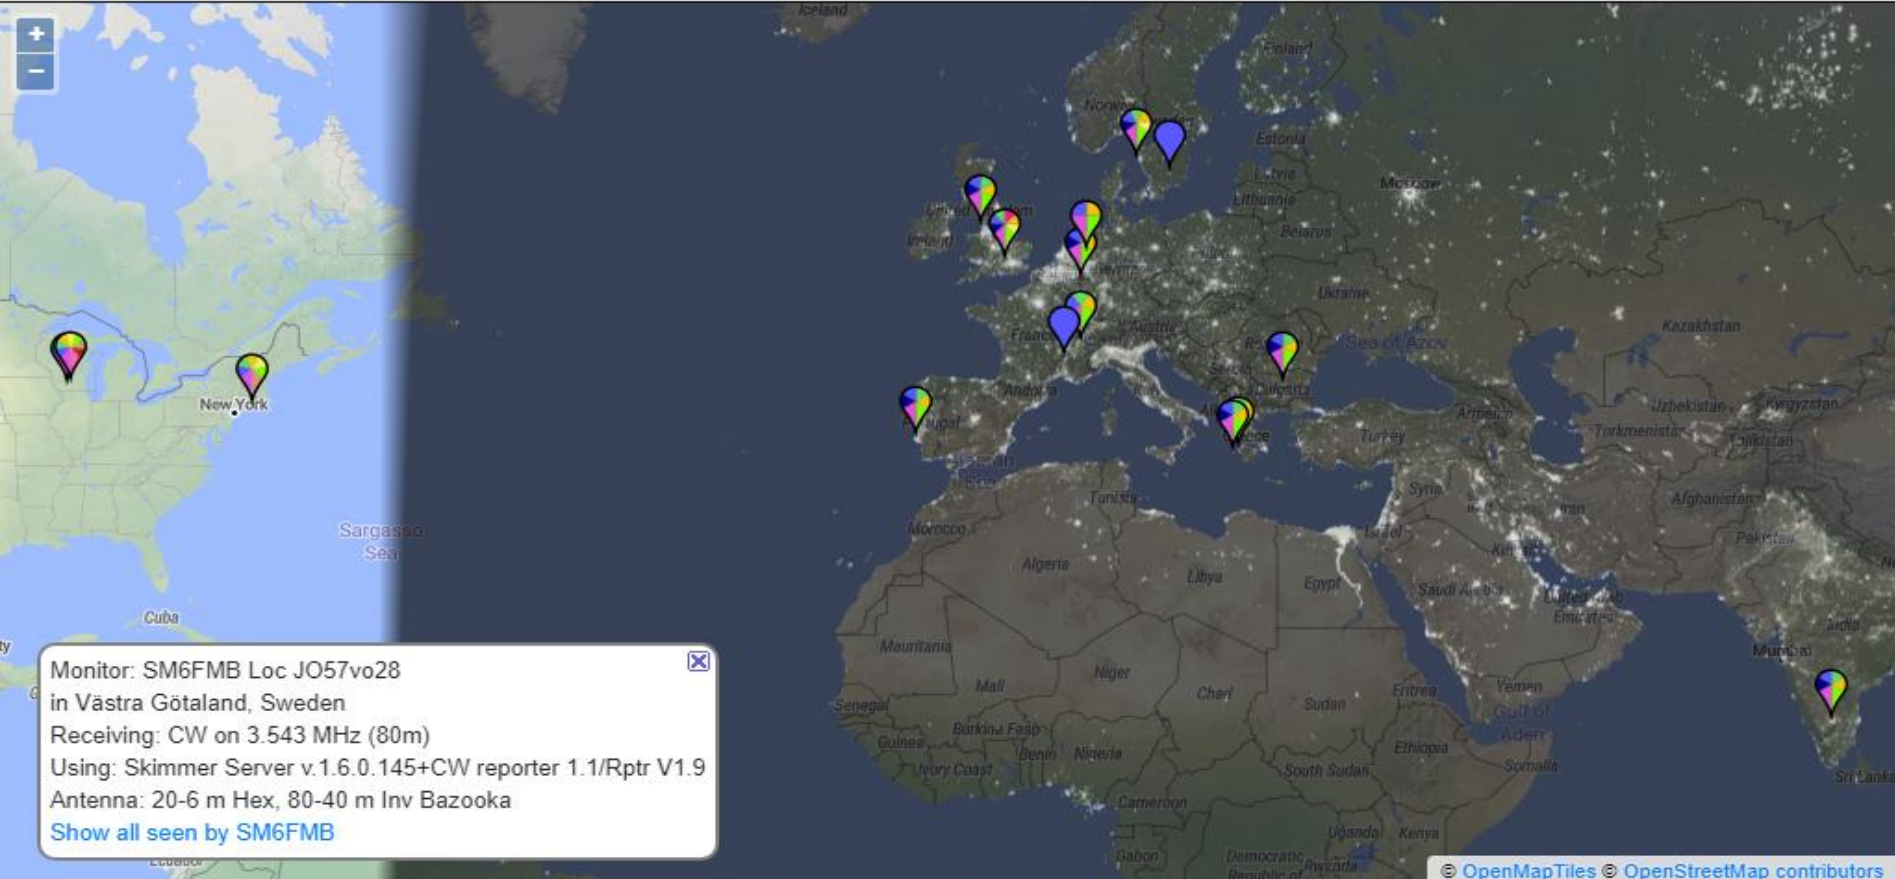

On **all bands** ▾, show **signals** ▾, rcvd by ▾, the callsign **LA3PK** using **CW** ▾ over the last **24 hours** ▾ **Go!**

[Display options](#) [Permalink](#)

No recent reception reports. Automatic refresh in 5 minutes. LA3PK statistics: 322 reports, 41 countries last 24 hours; 1360 reports, **50 countries** last week
There are **16 active CW monitors**: **8 on 40m**, **3 on 80m**, **2 on 160m**, **1 on 60m**, **1 on 30m**, **1 on 20m**. [Show all on all bands](#). [Legend](#)