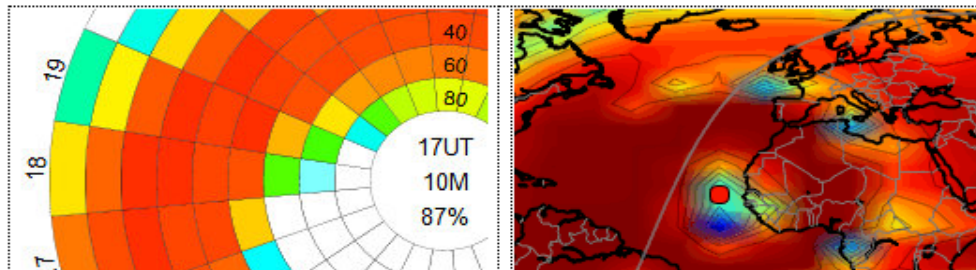

[VOACAP (Voice of America Coverage Analysis Program)](#) is free professional high-frequency (HF) propagation prediction software from NTIA/ITS, originally developed for Voice of America (VOA).

This 'work-in-progress' guide should get you well started with the software. A more comprehensive discussion about the finer details of using the software can be found in George Lane's book [Signal-to-Noise Predictions Using VOACAP. A User's Guide](#). The book is now available on CD-ROM.

There is now also ["The Official VOACAP Blog"](#) - well, it's not too official.

NOTE: Running automated scripts to access VOACAP services is strictly prohibited unless agreed upon in advance with the VOACAP site owners.

FOLLOW ME ON TWITTER FOR THE LATEST NEWS

If you wish to keep abreast of the latest developments on the site, follow me on Twitter at: twitter.com/VOACAP.

VOACAP PREDICTIONS FOR MARITIME HF

Using Maritime HF SSB transceivers? I have now launched a VOACAP HF propagation prediction site for Maritime HF communications at <http://voacap.com/marine> - work's in progress still. Comments & suggestions welcome.

VOACAP Online Prediction Services